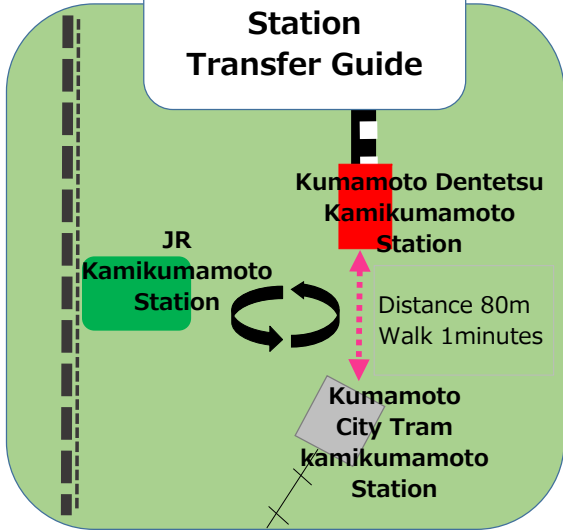

Kumamoto Dentetsu Railway

[Fujisakigu-mae STA.][Kamikumamoto STA.]

Guide Map

【City Tram】B-Line (To kamikumamoto Station)
 Hanabatacho⇒Kamikumamoto
 《Time Required 16minutes ¥170》

Kamikumamoto Station Transfer Guide

★Antenna Shop Address★
 1-9-11 shimoori Chuou-ku
 kumamoto-shi kumamoto-ken