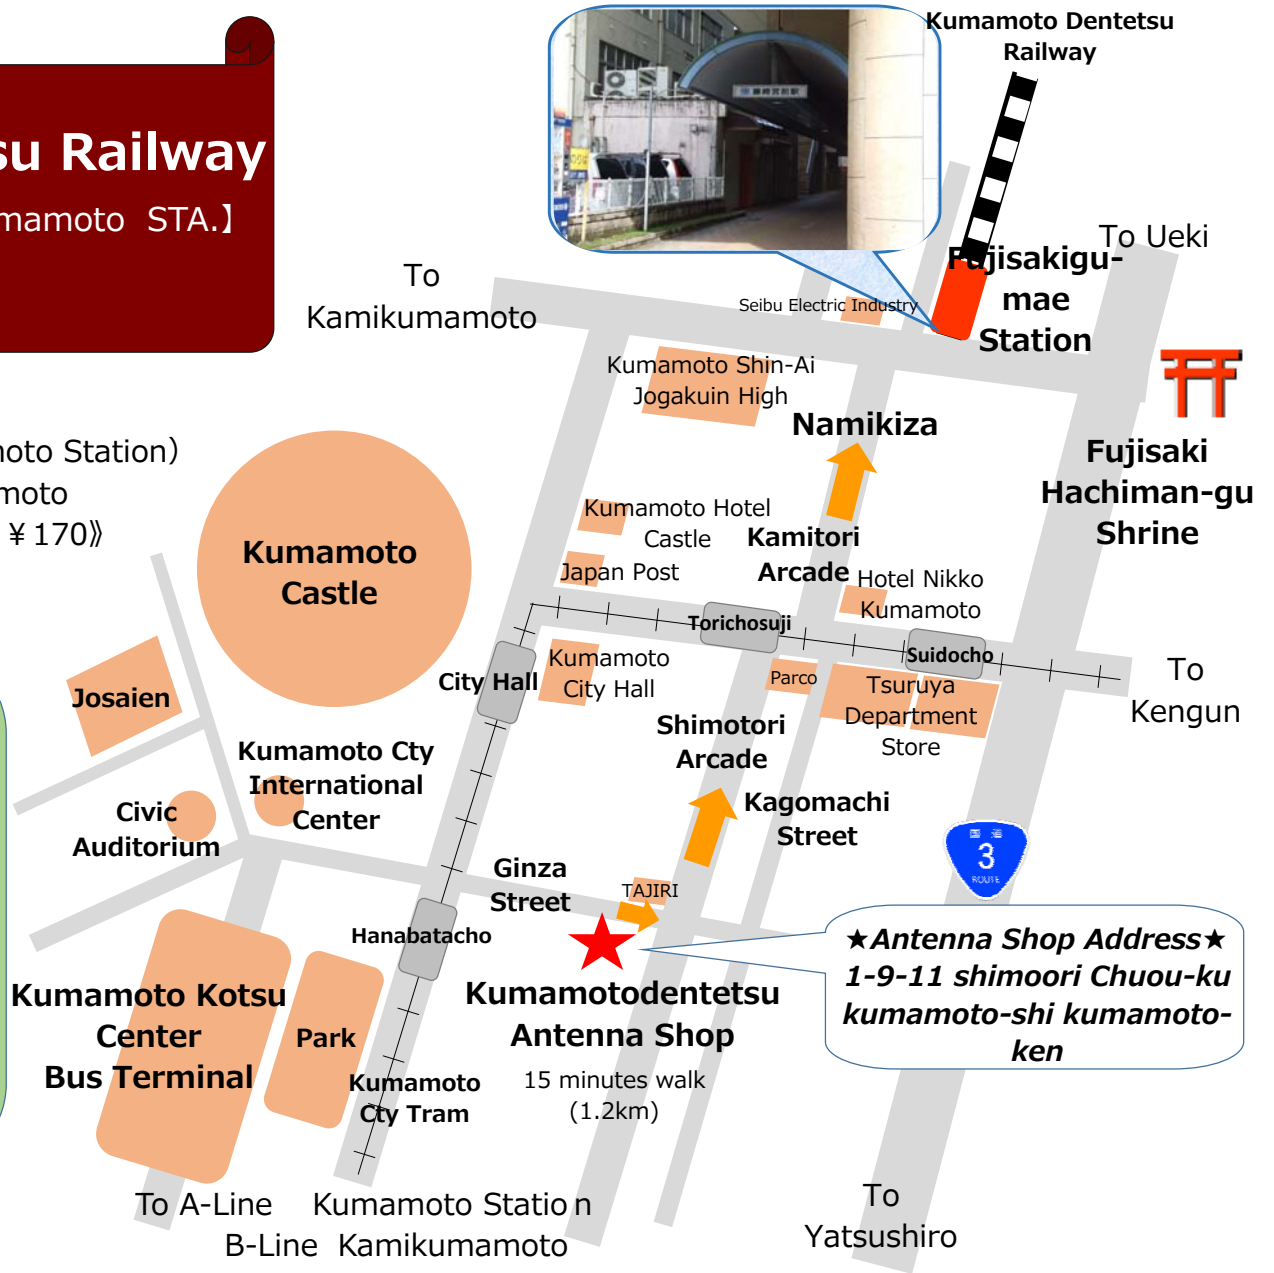

Kumamoto Dentetsu Railway

[Fujisakigu-mae STA.][Kamikumamoto STA.]

Guide Map

【City Tram】B-Line (To kamikumamoto Station)
 Hanabatacho⇒Kamikumamoto
 《Time Required 16minutes ¥170》

Kamikumamoto Station Transfer Guide

★Antenna Shop Address★
 1-9-11 shimoori Chuou-ku
 kumamoto-shi kumamoto-ken