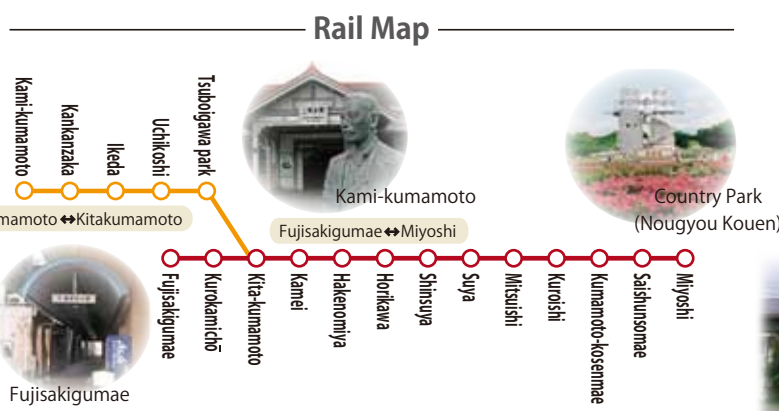

# Series 01 Kumamon Train

©2010 熊本県くまモン #22778

Kumamon Train runs between Fujisakigumae and Miyoshi stations.

Kita-kumamoto

If there is an inspection or trouble, it will be operated by another train.

Let' s Be Strong, Kumamoto!!

Let' s go to Kumamoto!